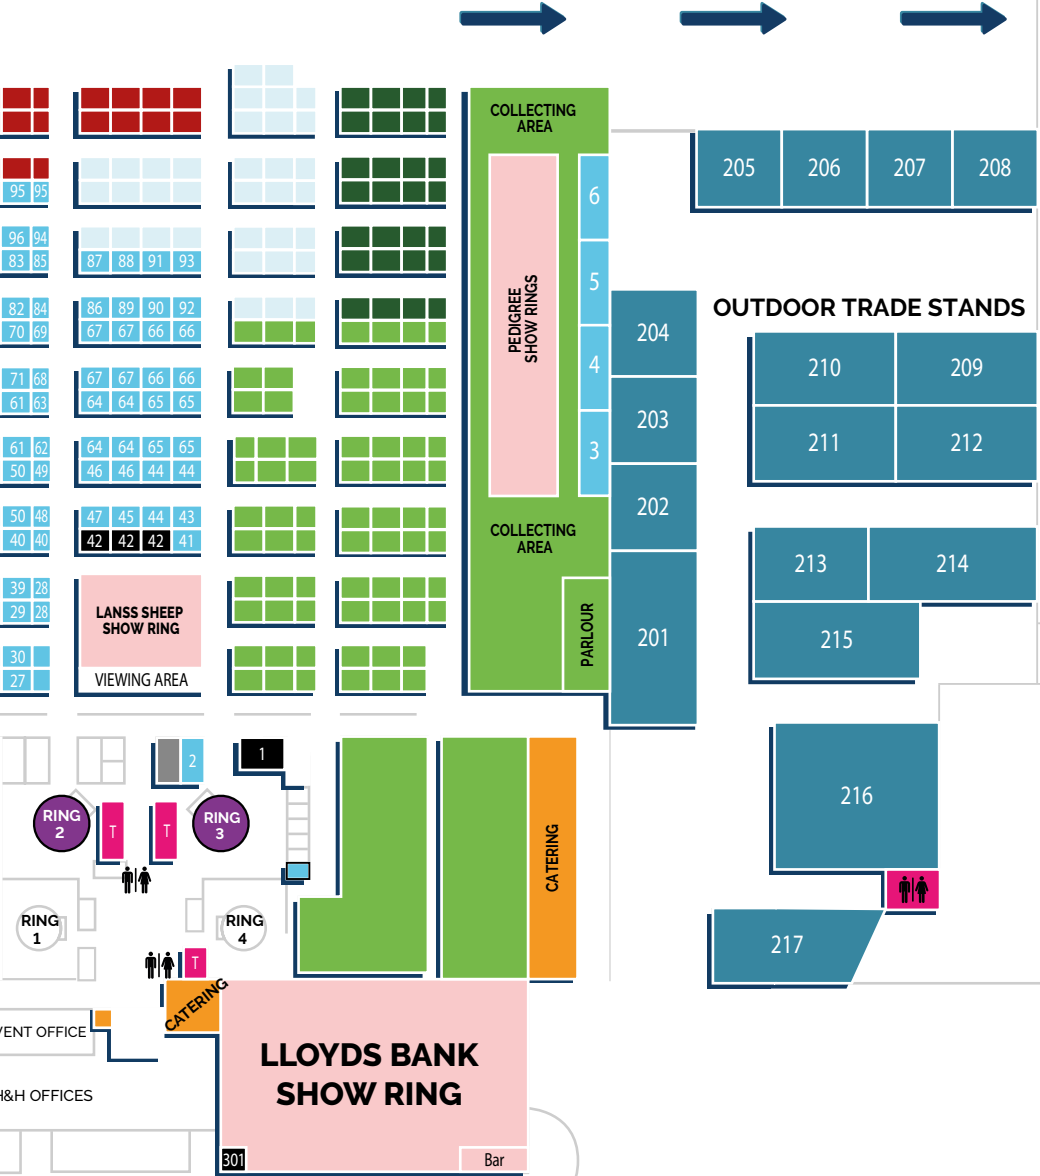

**EXHIBITOR/VISITOR
CAR PARK**

VEHICLE EXIT

VISITOR OVERFLOW CAR PARK